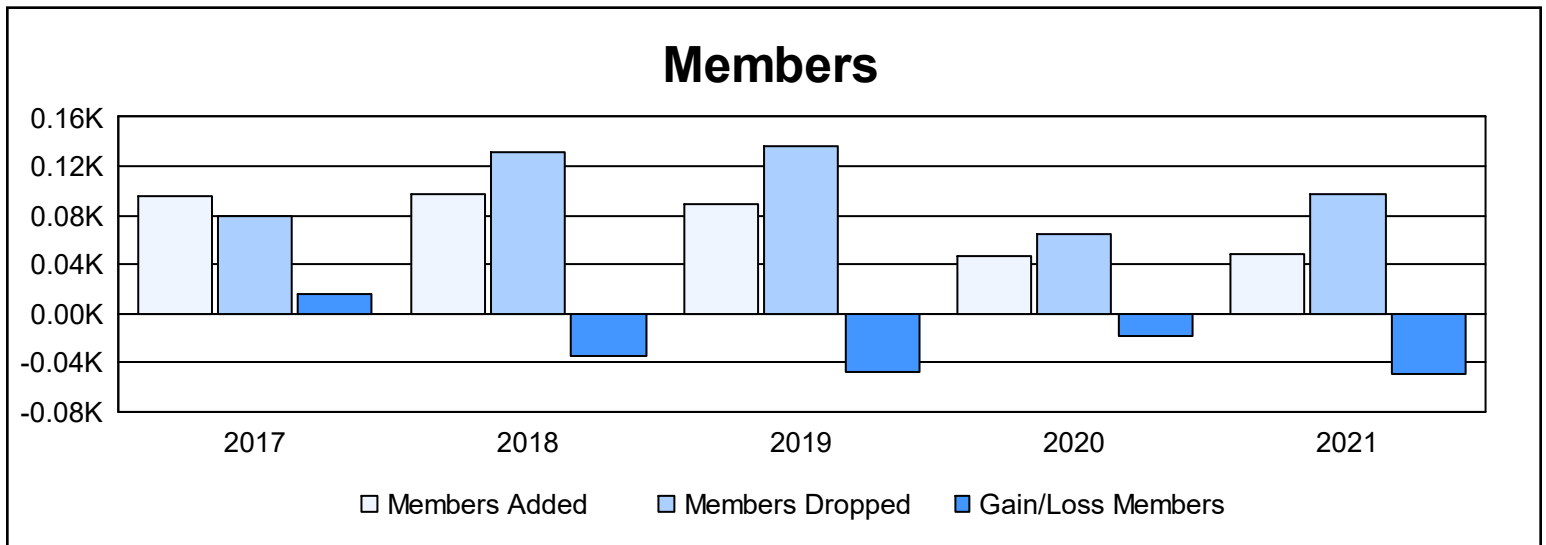

Year	New Clubs	Dropped Clubs	Gain/ Loss Clubs	New Members	Charter Members	Reinstate Members	Transfer Members	Total Member Added	Total Members Dropped	Gain/ Loss Members
2016-2017	1	1	0	63	20	4	8	95	80	15
2017-2018	0	0	0	87	1	5	4	97	131	-34
2018-2019	0	1	-1	81	0	2	6	89	136	-47
2019-2020	0	0	0	37	0	5	5	47	65	-18
2020-2021	0	1	-1	42	1	5	1	49	98	-49
<b>Average</b>	<b>0</b>	<b>1</b>	<b>0</b>	<b>62</b>	<b>4</b>	<b>4</b>	<b>5</b>	<b>75</b>	<b>102</b>	<b>-27</b>

### Membership Composition June 2021 Cumulative