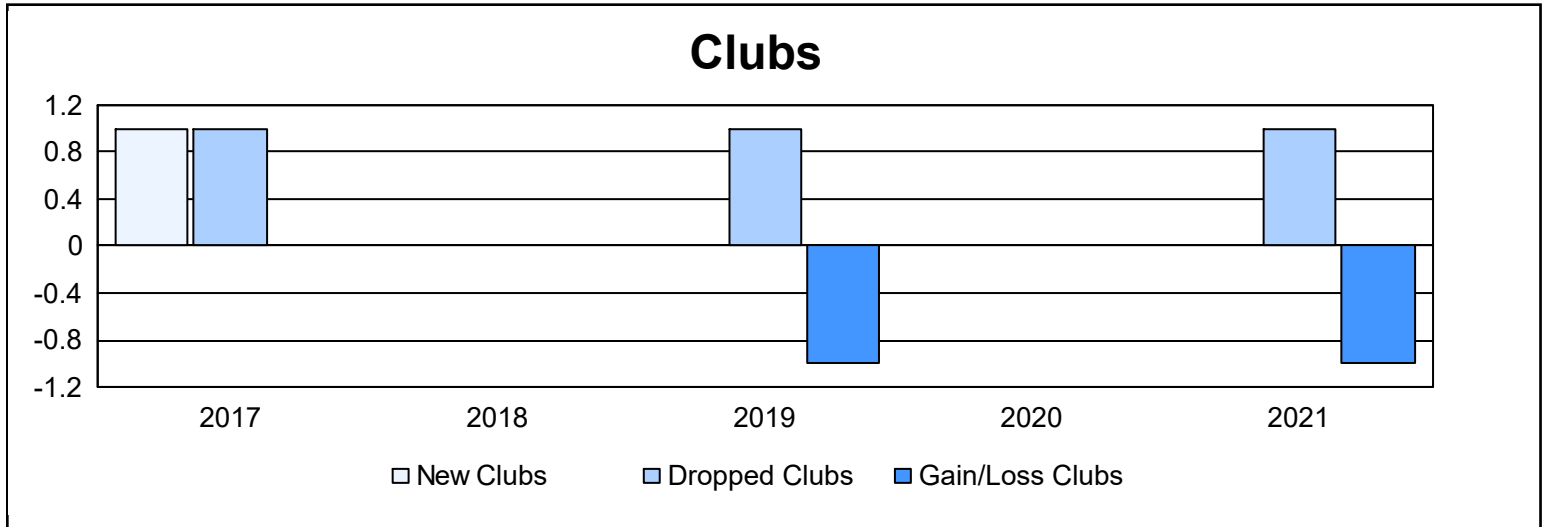

Year	New Clubs	Dropped Clubs	Gain/ Loss Clubs	New Members	Charter Members	Reinstate Members	Transfer Members	Total Member Added	Total Members Dropped	Gain/ Loss Members
2016-2017	1	1	0	63	20	4	8	95	80	15
2017-2018	0	0	0	87	1	5	4	97	131	-34
2018-2019	0	1	-1	81	0	2	6	89	136	-47
2019-2020	0	0	0	37	0	5	5	47	65	-18
2020-2021	0	1	-1	42	1	5	1	49	98	-49
<b>Average</b>	<b>0</b>	<b>1</b>	<b>0</b>	<b>62</b>	<b>4</b>	<b>4</b>	<b>5</b>	<b>75</b>	<b>102</b>	<b>-27</b>

### Membership Composition June 2021 Cumulative