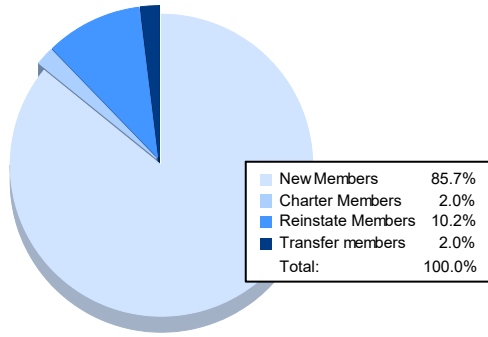

Year	New Clubs	Dropped Clubs	Gain/ Loss Clubs	New Members	Charter Members	Reinstate Members	Transfer Members	Total Member Added	Total Members Dropped	Gain/ Loss Members
2016-2017	1	1	0	63	20	4	8	95	80	15
2017-2018	0	0	0	87	1	5	4	97	131	-34
2018-2019	0	1	-1	81	0	2	6	89	136	-47
2019-2020	0	0	0	37	0	5	5	47	65	-18
2020-2021	0	1	-1	42	1	5	1	49	98	-49
<b>Average</b>	<b>0</b>	<b>1</b>	<b>0</b>	<b>62</b>	<b>4</b>	<b>4</b>	<b>5</b>	<b>75</b>	<b>102</b>	<b>-27</b>

### Membership Composition June 2021 Cumulative